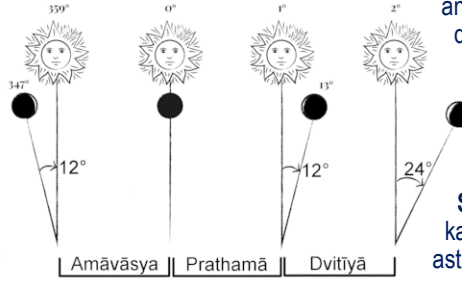

Hindu day changes at the sunrise (not midnight), a Hindu day (Vaar) is from one sunrise to another. The Hindu date or tithi doesn't change at the midnight, and it is not always fixed 24 hours long it can be anything between 19 to 26 hours. Each 12 degrees distance between the Sun and the Moon is Tithi. It can change anytime during the day. If a tithi ends today at 23:02 it doesn't mean that next tithi will end tomorrow at the same time. It can end at 18:00, 18:09 or 20:27.

nakshatra will begin and end at the same time / instance all over the world and we must convert them to our standard time. Indian panchang makers convert this ending times to Indian time. Likewise, we need to convert it to our time zone for America/Canada or other country for that matter.

For example: October 17th 2008 the Ashwayuja (Ashwin) Krishna Paksha / Poornimant Kartik Krishna paksha tithi Tritiya ends at 16:39:21 Indian Standard Time, and chaturthi starts. That means at 16:39 hours there is tritaya still prevailing in India. Now on October 17th 2008 in Seattle, WA at the 16:39 hours we won't have tritaya at that time. We already have chaturthi started because Planets keep on moving. 13 hours have passed and the position of sun and moon have changed. So what time Tritiya will end in Seattle? The time difference is 13 hours 30 minutes (with one our day light saving time it gives the difference of 12 hours 30 minutes from IST). So, let's subtract 12 hours 30 minutes from the 16:39:21. That gives us 04:09:21 AM on October 17th. So on October 17th after that time we'll have chaturthi tithi and before we have tritaya. The same way if tithi ends at 8:39 AM on Sept 12 in India it will end at 20:09 PM on Sept 11th in Seattle. The same way Western Australia is 8 hours ahead of GMT and hence the chaturthi will end there at 12:09 PM on Sept 12th. The earth keeps moving. It doesn't wait for tithi or festivals to arrive in your timezone. The sun doesn't rise instantly at the same time all over the world Hence we need to convert the panchanga times to local standard time. After knowing tithi ending times, it's a time to decide festival dates for each region.

How festivals are determined? The sankathara chaturthi the chaturthi tithi must be prevailing during the moonrise time. Sankathara Chaturthi/Karwa Chauth is celebrated when Chaturthi prevails during moon rise time Moonrise in New Delhi on a given date is at 19:36 and in West Bengal, Kolkatta is at 19:25 PM. Now tritaya ends at 19:32 PM IST. So Kolkatta will celebrate karwa chauth/sankathara chaturthi on the next day where as people in New Delhi will celebrate on the same day.

Timings in this calendar are end timings of the Tithi and Nakshatra and for Sun/Moon entering time when it enters a new rashi. If the hour number is greater than 12 it means PM. When the hour number is greater than 23 then it ends on the next English date before sunrise, that means subtract 24 hours from hour to get exact time and take next English date. For example, tithi Amavasya ends at 26:36 on 19th March 2015 it means it ends at 2:36 AM on 20th March.