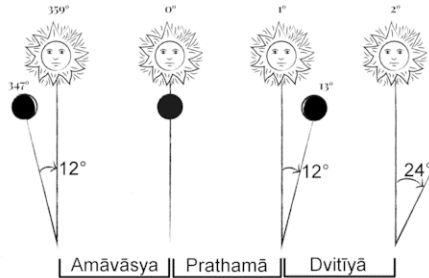

**Hindu day changes at the sunrise (not midnight),** a Hindu day (Vaar) is from one sunrise to another. The Hindu date or tithi doesn't change at the midnight, and it is not always fixed 24 hours long it can be anything between 19 to 26 hours. Each 12 degrees distance between the Sun and the Moon is Tithi. Panchangam contains two types of calculations: **Local coordinates like longitude and latitude:** Sunrise, Sunset, Moonrise, Moonset depends on this set. **The Geocentric astronomical positions for the Sun and the Moon.**