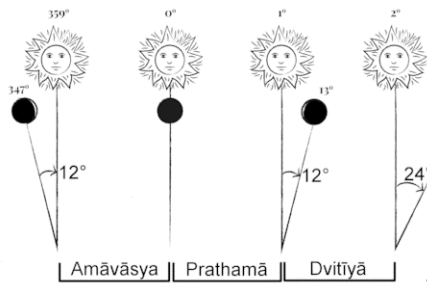

Hindu day changes at the sunrise (not midnight), a Hindu day (Vaar) is from one sunrise to another. The Hindu date or tithi doesn't change at the midnight, and it is not always fixed 24 hours long it can be anything between 19 to 26 hours. Each 12 degrees distance between the Sun and the Moon is Tithi. Panchangam contains two types of calculations: