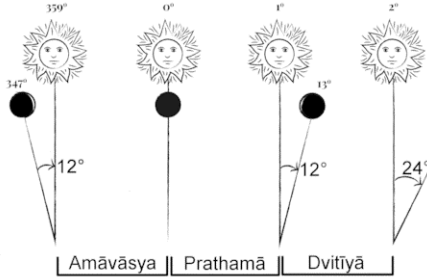

Hindu day changes at the sunrise (not midnight), a Hindu day (Vaar) is from one sunrise to another. The Hindu date or tithi doesn't change at the midnight, and it is not always fixed 24 hours long it can be anything between 19 to 26 hours. Each 12 degrees distance between the Sun and the Moon is Tithi. Panchangam contains two types of calculations: **Local coordinates like longitude and latitude:** Sunrise, Sunset, Moonrise, Moonset depends on this set. **The Geocentric astronomical positions for the Sun and the Moon.**