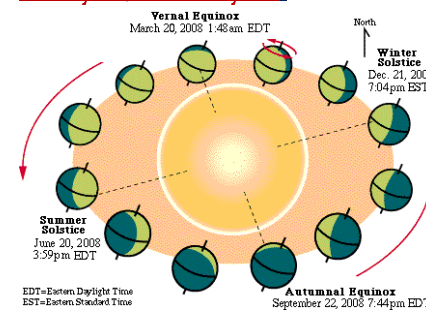

About myPanchang.com: myPanchang.com is the leading panchang maker providing the most accurate panchagam for over more than 394 cities all over the world based on highly accurate driga ganitha. Most temples in the world rely on myPanchang.com for accurate Panchang data and festival observance times. For more details please visit <http://www.mypanchang.com>.

Calendar Acknowledgements

Panchangam Data
Festivals &
Muhurthas
Calculated by

Advisors

Dr. Ramchandra Joisa, Sistla Somayajulu
mypanchang.com
World's leading Panchanga Maker

mypanchang.com
Pandit Mahesh Shastriji
Panchang Ganitha, Panchang Siddhanti
mypanchang.com
Seattle, WA USA