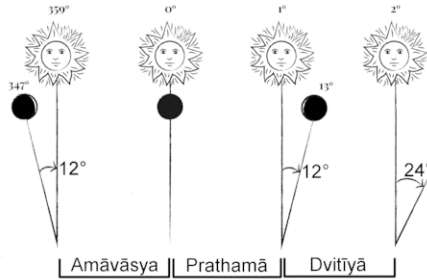

After calculating tithi and nakshatra endtimes per local timezone, the rules used to determine festivals. The local factors like like Sunrise, Sunset, Moonrise, and Moonset are used along with Tithi to determine festivals. Hence, sometimes festivals may appear on the same day as India or a day before in the countries west of India. The countries east of India the festival may appear on the same date as India or a day later.

Hindu day changes at the sunrise (not midnight), a Hindu day (Vaar) is from one sunrise to another. The Hindu date or tithi doesn't change at the midnight, and it is not always fixed 24 hours long it can be anything between 19 to 26 hours. Each 12 degrees distance between the Sun and the Moon is Tithi. It can change anytime during the day. If a tithi ends today at 23:02 it doesn't mean that next tithi will end tomorrow at the same time. It can end at 18:00, 18:09 or 20:27.